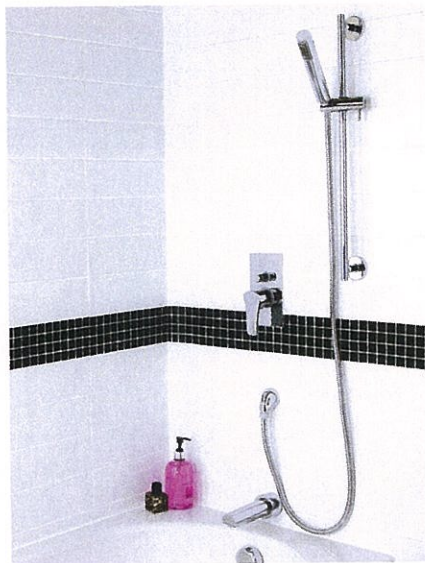

BATHROOM NEWS

STYLE STATEMENT

Perfect for creating a focal point in your bathroom, the new Urban range of counter-top basins from Roca features four of the most famous cosmopolitan skylines in the world. Choose from Barcelona (shown), Berlin, New York and Shanghai to create a unique look. Made from porcelain, the basins are a simple square shape with rounded corners. Each measures 40x40cm and costs £276.

Design solutions, latest trends and new ideas to transform your space

Multibox mirror bathroom cabinet, (W)100cm, £1,027, Duravit

Space-saving cabinet

If your en suite is tight on space, the recessed Multibox mirror cabinet from Duravit is the ideal addition to create extra storage. Designed to sit within a wall, it's perfect over a shallow basin. The cabinet is made from hardwearing melamine resin with a white aluminium finish and the doors are mirrored on both sides. There is a handy power socket for charging toothbrushes and shavers inside – a second socket can also be added on the open shelving – and there is vertical lighting on either side of the mirror, operated by a touch LED beneath the cabinet. Available in four widths – 60cm, 80cm, 100cm and 120cm – prices start from £698 for the smallest size.

Contemporary mixer

The new Capri push-button shower control from Bristan is a modern take on the traditional bath/shower mixer. It features a lever handle and a push-button diverter to switch between the shower and the bath fill, just like in a hotel. The Capri package, including the shower valve, bath spout and flexi-hose kit, costs £339.

3 of the latest feature wall tiles

Add period style with embossed border tiles. **Classic border** in Victorian grey, 152x76mm, £4.22; **Crown border** in Snowdrop, 152x38mm, £3.06; **Leaf tile** in Victorian grey, 152x76mm, £3.65 each; all H&E Smith