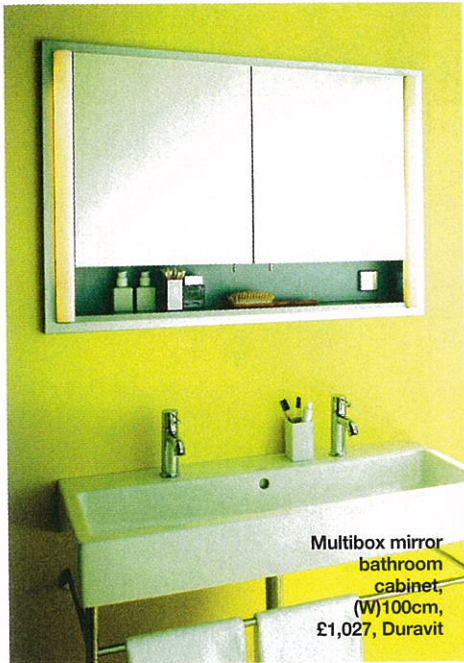

BATHROOM NEWS

STYLE STATEMENT

Perfect for creating a focal point in your bathroom, the new Urban range of counter-top basins from Roca features four of the most famous cosmopolitan skylines in the world. Choose from Barcelona (shown), Berlin, New York and Shanghai to create a unique look. Made from porcelain, the basins are a simple square shape with rounded corners. Each measures 40x40cm and costs £276.

Design solutions, latest trends and new ideas to transform your space

Multibox mirror bathroom cabinet, (W)100cm, £1,027, Duravit

Space-saving cabinet

If your en suite is tight on space, the recessed Multibox mirror cabinet from Duravit is the ideal addition to create extra storage. Designed to sit within a wall, it's perfect over a shallow basin. The cabinet is made from hardwearing melamine resin with a white aluminium finish and the doors are mirrored on both sides. There is a handy power socket for charging toothbrushes and shavers inside – a second socket can also be added on the open shelving – and there is vertical lighting on either side of the mirror, operated by a touch LED beneath the cabinet. Available in four widths – 60cm, 80cm, 100cm and 120cm – prices start from £698 for the smallest size.

Contemporary mixer

The new Capri push-button shower control from Bristan is a modern take on the traditional bath/shower mixer. It features a lever handle and a push-button diverter to switch between the shower and the bath fill, just like in a hotel. The Capri package, including the shower valve, bath spout and flexi-hose kit, costs £339.

3 of the latest feature wall tiles

Add period style with embossed border tiles. **Classic border** in Victorian grey, 152x76mm, £4.22; **Crown border** in Snowdrop, 152x38mm, £3.06; **Leaf tile** in Victorian grey, 152x76mm, £3.65 each; all H&E Smith