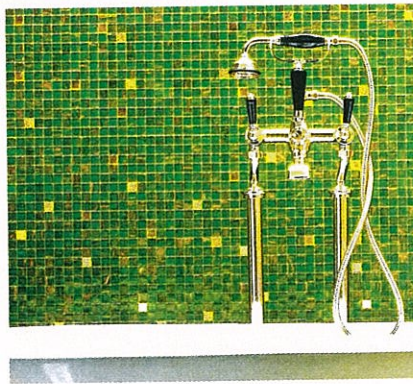

BATHROOM NEWS

STYLE STATEMENT

Perfect for creating a focal point in your bathroom, the new Urban range of counter-top basins from Roca features four of the most famous cosmopolitan skylines in the world. Choose from Barcelona (shown), Berlin, New York and Shanghai to create a unique look. Made from porcelain, the basins are a simple square shape with rounded corners. Each measures 40x40cm and costs £276.

Design solutions, latest trends and new ideas to transform your space

Multibox mirror bathroom cabinet, (W)100cm, £1,027, Duravit

Space-saving cabinet

If your en suite is tight on space, the recessed Multibox mirror cabinet from Duravit is the ideal addition to create extra storage. Designed to sit within a wall, it's perfect over a shallow basin. The cabinet is made from hardwearing melamine resin with a white aluminium finish and the doors are mirrored on both sides. There is a handy power socket for charging toothbrushes and shavers inside – a second socket can also be added on the open shelving – and there is vertical lighting on either side of the mirror, operated by a touch LED beneath the cabinet. Available in four widths – 60cm, 80cm, 100cm and 120cm – prices start from £698 for the smallest size.

Contemporary mixer

The new Capri push-button shower control from Bristan is a modern take on the traditional bath/shower mixer. It features a lever handle and a push-button diverter to switch between the shower and the bath fill, just like in a hotel. The Capri package, including the shower valve, bath spout and flexi-hose kit, costs £339.

3 of the latest feature wall tiles

Add period style with embossed border tiles. **Classic border** in Victorian grey, 152x76mm, £4.22; **Crown border** in Snowdrop, 152x38mm, £3.06; **Leaf tile** in Victorian grey, 152x76mm, £3.65 each; all H&E Smith