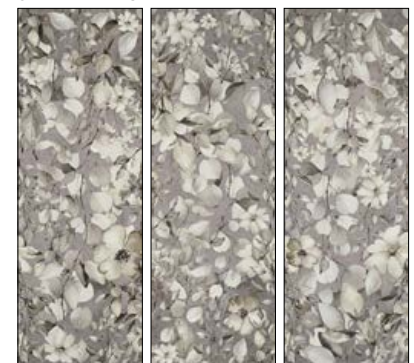

SERENITY BLUE 297x890mm RT

CVD89317

↑ Different Artworks
For Enhanced Variation ↑