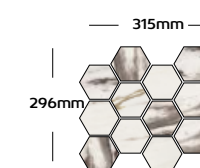

GLUED ON MESH
HEXAGONAL

CVP165