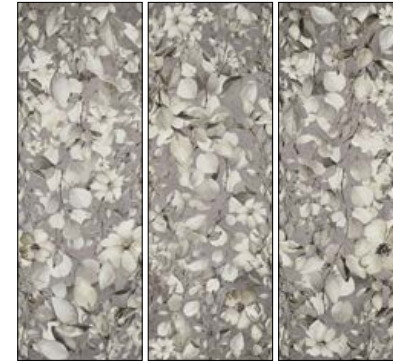

SERENITY BLUE 297x890mm RT

CVD89317

↑ Different Artworks
For Enhanced Variation

BORN · ECO

← 17% RECYCLED MATERIAL →