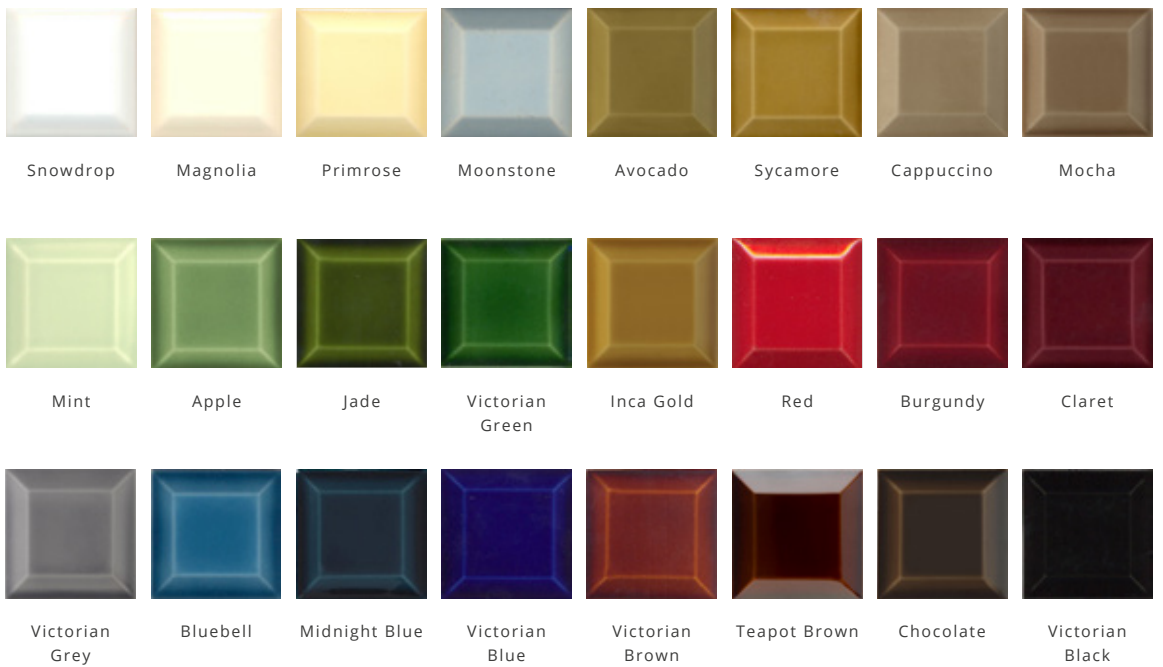

H&E SMITH

PERIOD EMBOSSED
CERAMIC

24
COLOURS

1
FINISHES

8
SIZES

The Period embossed range of modern ceramic wall tiles offers a new choice of colours incorporating a series of elegant cornices and mouldings. This range is complemented by a functional and smart selection of solid glazed ceramic corner fittings to match the field tiles.

COLOURS

TILES

Field
(Flat)

Field
(Flat)

Metro
(Beveled)

Metro
(Beveled)

FITTINGS

Crown

Cable

Classic

Leaf

Thistle

Crown Corner

Cable Corner

Classic Corner

Leaf Corner